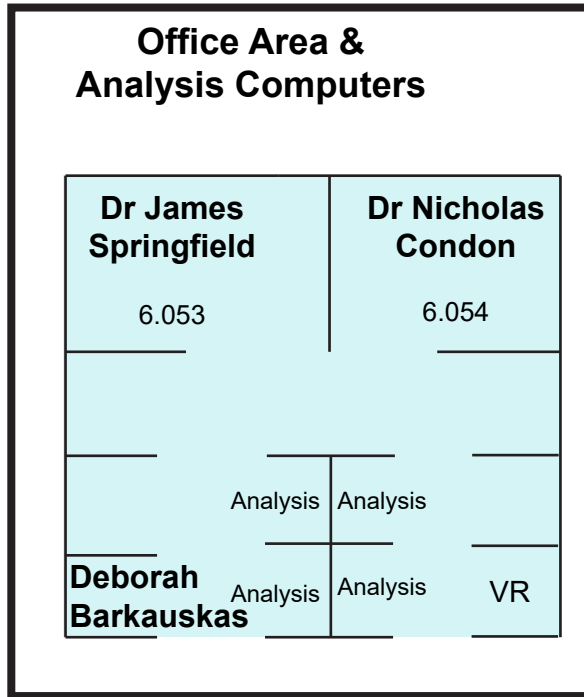

ACRF Cancer Biology Imaging Facility

Level 6 Microscopy Facility Floor Plan

Supported by

Australian Government
Australian Research Council