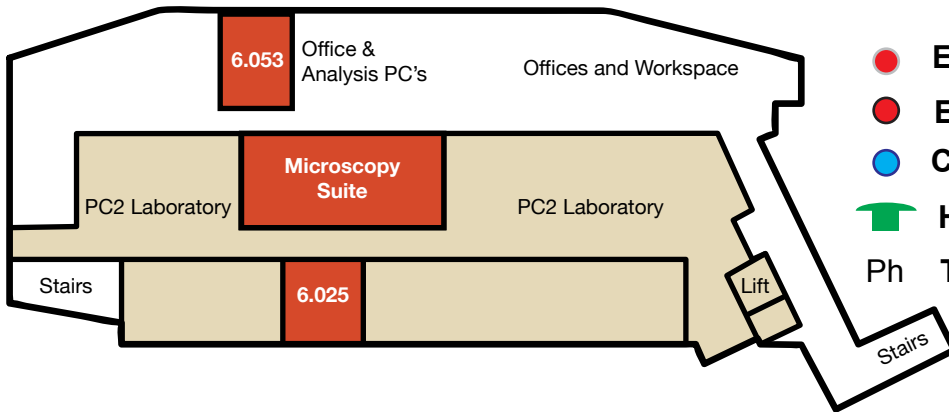

# ACRF Cancer Biology Imaging Facility

## Level 6 Microscopy Facility Floor Plan

### Legend

- Emergency Shut down - Facility (UPS)
- Emergency Shut down - Level 6 Lab
- CO<sub>2</sub> Extractor Failure Indicator Lamps
- ↑ Handwash basin
- Ph Telephone

### Office Area & Analysis Computers