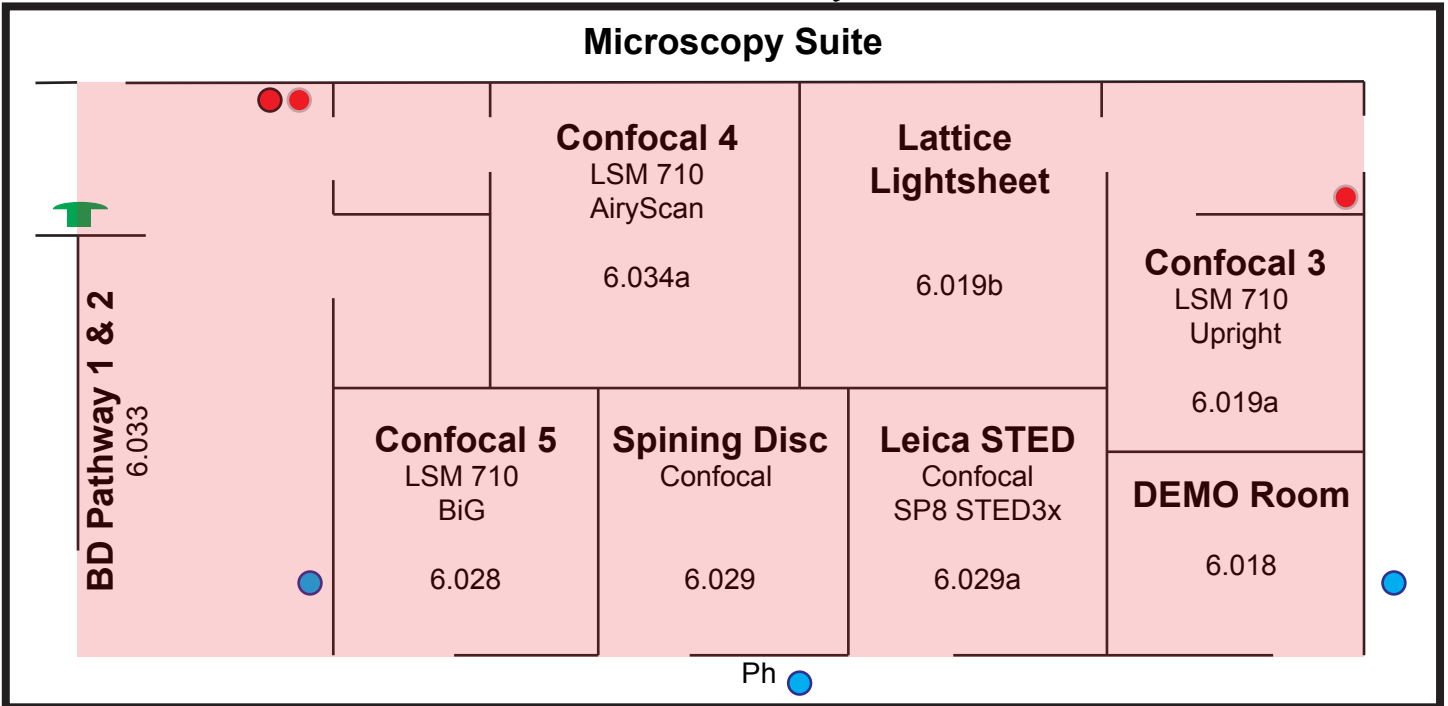

## Level 6 Microscopy Facility Floor Plan

### Level 6 North

### Legend

- Emergency Shut down - Facility (UPS)
- Emergency Shut down - Level 6 Lab
- CO<sub>2</sub> Extractor Failure Indicator Lamps
- ↑ Handwash basin
- Ph Telephone

### Microscopy Suite